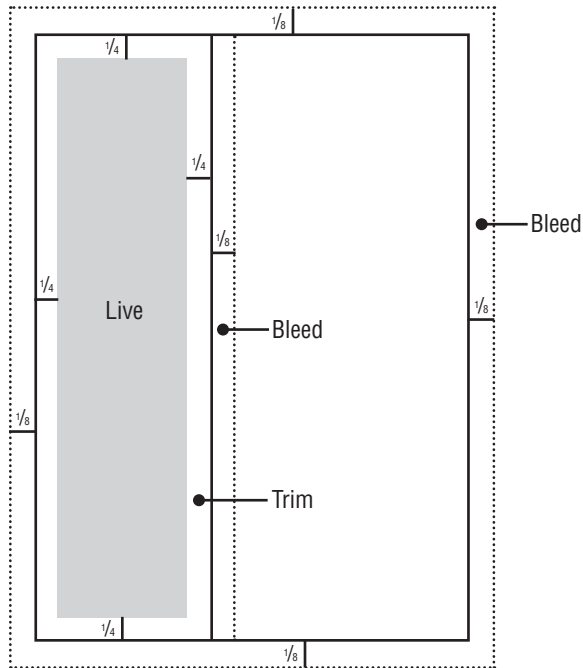

## SUPPLEMENT AD SIZES

**Live Area:** Fixed

**Trim:** Add  $\frac{1}{2}$ " to Width and Height of Live Area.

**Bleed:** Add  $\frac{1}{4}$ " to Width and Height of Trim Area.

### FULL PAGE

Live: 7-1/2" by 10"

Trim: 8" by 10-1/2"

Bleed: 8-1/4" by 10-3/4"

### 2/3 VERTICAL

Live: 4-5/8" by 10"

Trim: 5-1/8" by 10-1/2"

Bleed: 5-3/8" by 10-3/4"

### 1/4 SQUARE

Live: 3-3/4" by 4-3/4"

Trim: 4-1/4" by 5-1/4"

Bleed: 4-1/2" by 5-1/2"